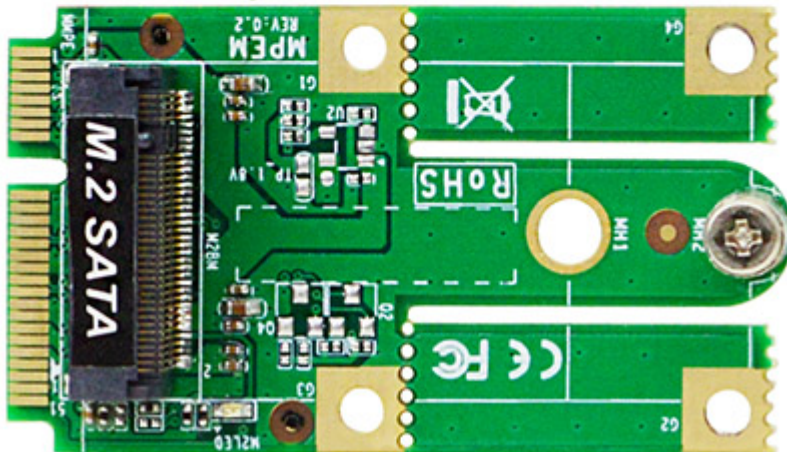

49.95 EUR
incl. 19% VAT, plus [shipping](#)

- mSATA to M.2 (E-key) transfer card for Storage application
- Support M.2 E-key 2242 card
- SATA Interface
- Dimension: 30.00 x 51.0 mm